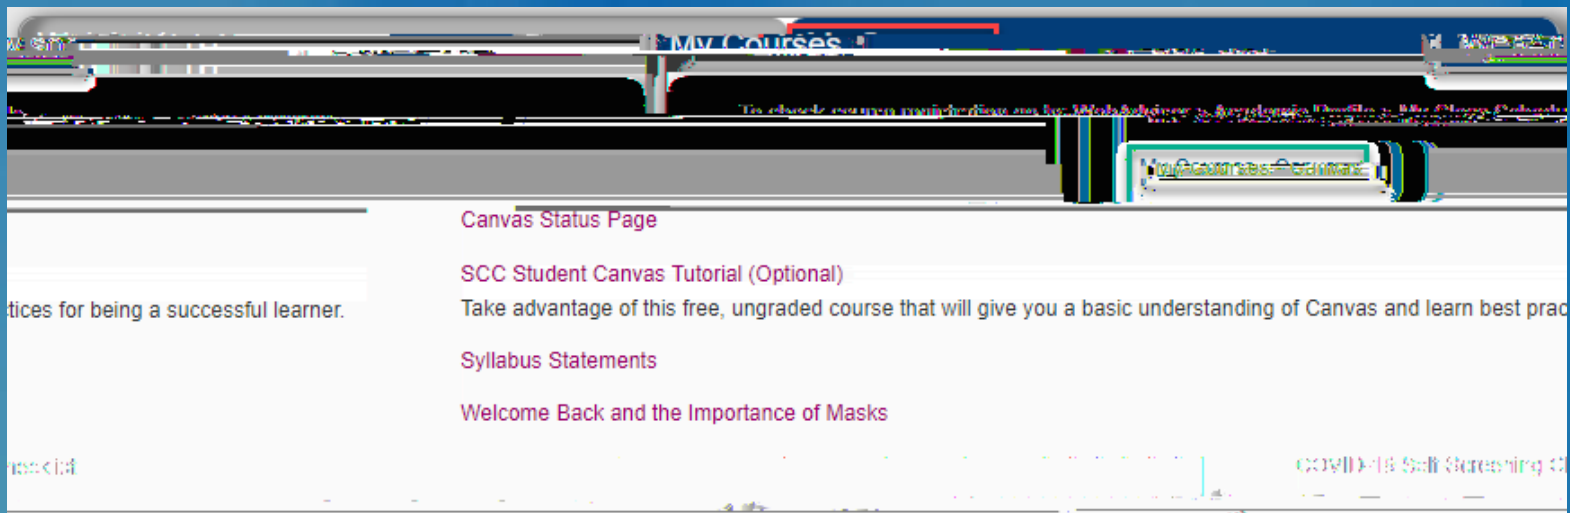

The link to Canvas (Green Box) is under the My Courses tab (Red Box) on The Hub. You'll need to click right on the words "My Courses" to access the pulldown menu

HELPDESK

402-437-2447  
[helpdesk@southeast.edu](mailto:helpdesk@southeast.edu)